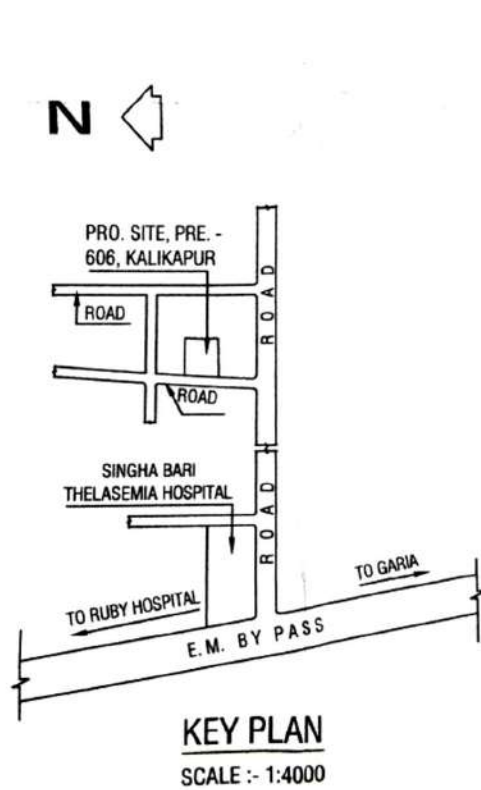

Premises No. 606, Kalikapur, Ward No. 109 under KMC, Dist. South 24 PGS, P.O.- Kalikapur, P.S.- Purba Jadavpur, Kolkata - 700099.

LAT: 22.50338 N

LONG: 88.39542 E

For SHAKAMBHARI CONSTRUCTION  
*Sankar prasad Bhattacharya*  
 Partner's Partner's