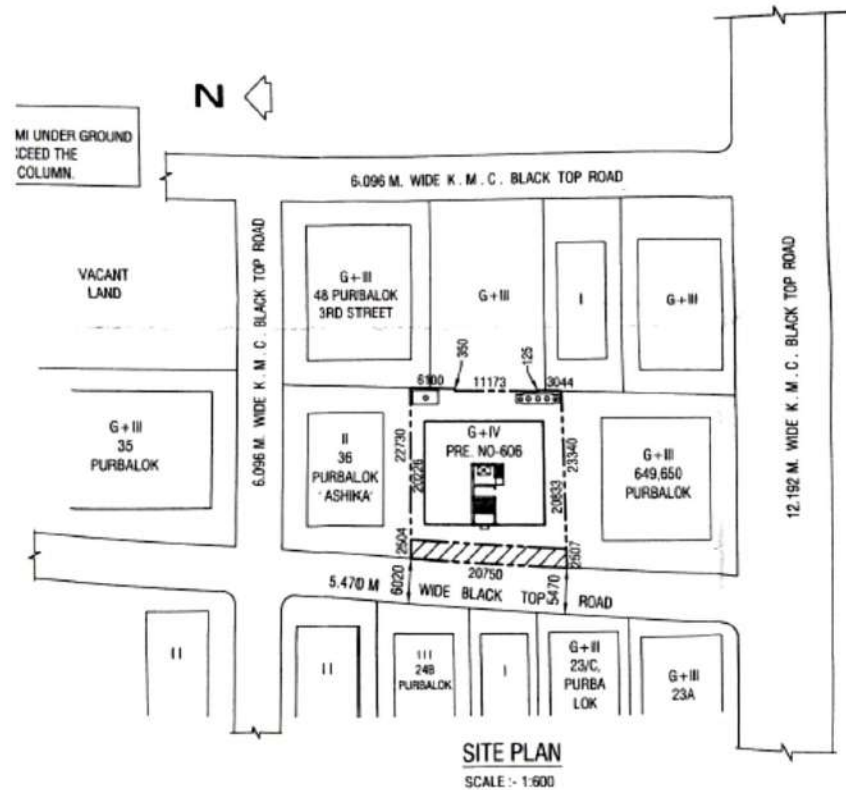

Premises No. 606, Kalikapur, Ward No. 109 under KMC, Dist. South 24 PGS, P.O.- Kalikapur, P.S.- Purba Jadavpur, Kolkata - 700099.

LAT: 22.50338 N

LONG: 88.39542 E

For SHAKAMBHARI CONSTRUCTION  
*Sankar prasad Bhattacharya*  
 Partner's Partner's